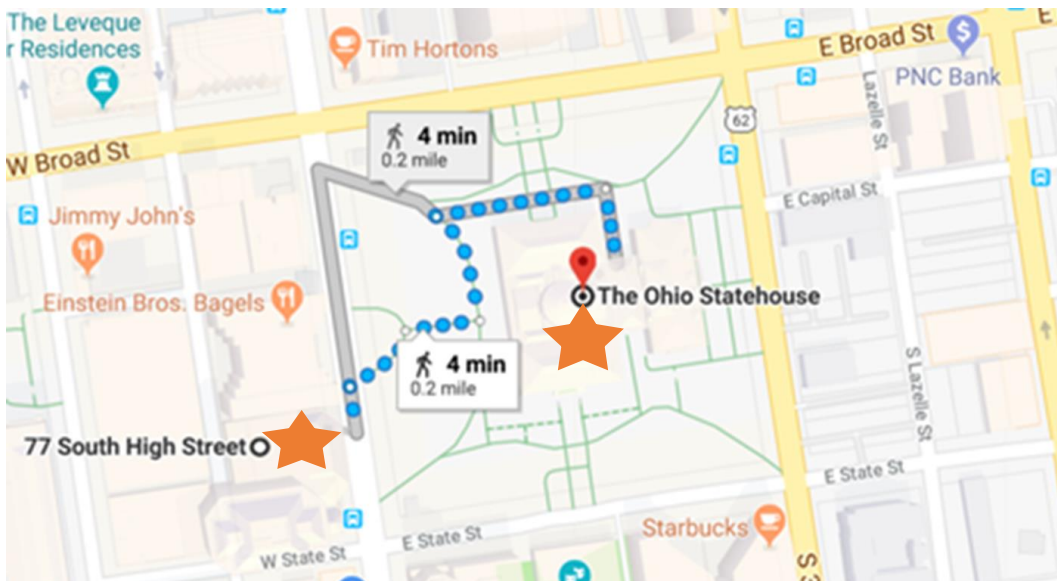

Event Locations in Capitol Square

- Morning speaking event is in the [Ohio Statehouse Atrium](#)
- Senate Offices are located in the [Ohio Statehouse](#)
- State Representatives are located in the [Riffe Center](#)
 - The Riffe requires check-in at a front desk with a state-issued photo ID
 - OAESV recommends you check-in at this front desk in the Riffe Center **BEFORE** coming to the Statehouse Atrium for the morning speaking event
 - You can check in at 8:30am for the day, go to the Statehouse Atrium for the morning speaking event

Capitol Square Map

- Ohio Statehouse Address: 1 Capitol Square, Columbus, OH 43215
- Riffe Center Address: 77 S. High Street, Columbus, OH 43215

Parking Locations

(Not an exhaustive list)

- [Ohio Statehouse Parking Garage](#)
- [Huntington Center Garage](#)
- [3rd & State Street Lot](#)
- [Riffe Center Garage](#)
- [Columbus Commons Main Garage](#)
- [Columbus Commons Underground Parking Garage](#)